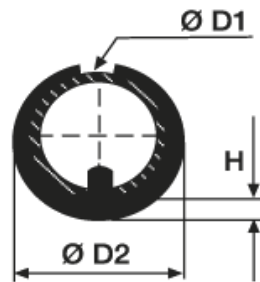

BM-STRO -

Details:

- **Material: LDPE**
- **Colour: black**

Symbol	D	D ₁	D ₂	H	L	Material	Color
	[mm]	[mm]	[mm]	[mm]	[mm]		
BM-STRO-24-26-55	5.5	24 - 26	28	5	25	LDPE	black