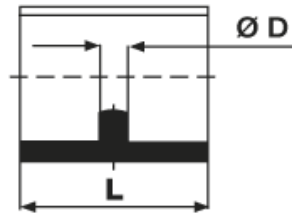

BM-STRO -

Details:

- **Material: LDPE**
- **Colour: black**

Symbol	D	D ₁	D ₂	H	L	Material	Color
	[mm]	[mm]	[mm]	[mm]	[mm]		
BM-STRO-24-26-55	5.5	24 - 26	28	5	25	LDPE	black