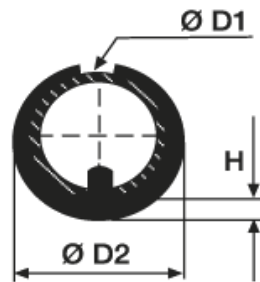

**BM-STRO -**

Details:

- **Material: LDPE**
- **Colour: black**

Symbol	D	D <sub>1</sub>	D <sub>2</sub>	H	L	Material	Color
	[mm]	[mm]	[mm]	[mm]	[mm]		
BM-STRO-20-22-55	5.5	20 - 22	24.5	4	22	LDPE	black