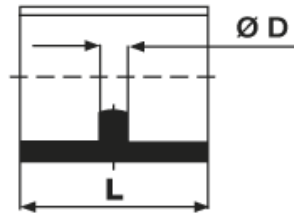

**BM-STRO -**

Details:

- **Material: LDPE**
- **Colour: black**

Symbol	D	D <sub>1</sub>	D <sub>2</sub>	H	L	Material	Color
	[mm]	[mm]	[mm]	[mm]	[mm]		
BM-STRO-20-22-55	5.5	20 - 22	24.5	4	22	LDPE	black