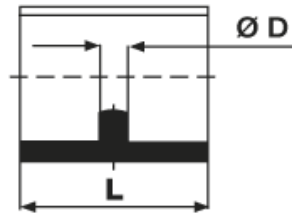

BM-STRO -

Details:

- **Material: LDPE**
- **Colour: black**

Symbol	D	D ₁	D ₂	H	L	Material	Color
	[mm]	[mm]	[mm]	[mm]	[mm]		
BM-STRO-18-20-55	5.5	18 - 20	22	3.5	20	LDPE	black