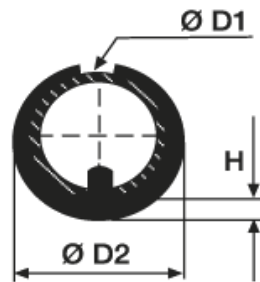

BM-STRO -

Details:

- **Material: LDPE**
- **Colour: black**

Symbol	D	D ₁	D ₂	H	L	Material	Color
	[mm]	[mm]	[mm]	[mm]	[mm]		
BM-STRO-18-20-55	5.5	18 - 20	22	3.5	20	LDPE	black