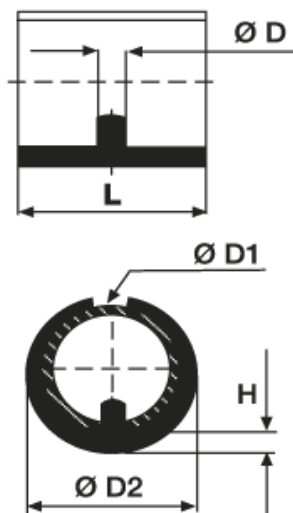

BM-STRO -

Details:

- **Material: LDPE**
- **Colour: black**

Symbol	D	D ₁	D ₂	H	L	Material	Color
	[mm]	[mm]	[mm]	[mm]	[mm]		
BM-STRO-16-18-55	5.5	16 - 18	20.5	3.5	19	LDPE	black