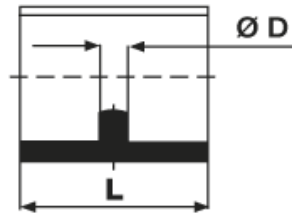

BM-STRO -

Details:

- **Material: LDPE**
- **Colour: black**

Symbol	D	D ₁	D ₂	H	L	Material	Color
	[mm]	[mm]	[mm]	[mm]	[mm]		
BM-STRO-14-16-55	5.5	14 - 16	18.5	3.5	18	LDPE	black