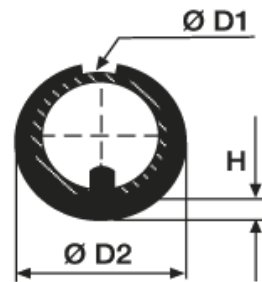

BM-STRO -

Details:

- **Material: LDPE**
- **Colour: black**

Symbol	D	D ₁	D ₂	H	L	Material	Color
	[mm]	[mm]	[mm]	[mm]	[mm]		
BM-STRO-14-16-55	5.5	14 - 16	18.5	3.5	18	LDPE	black