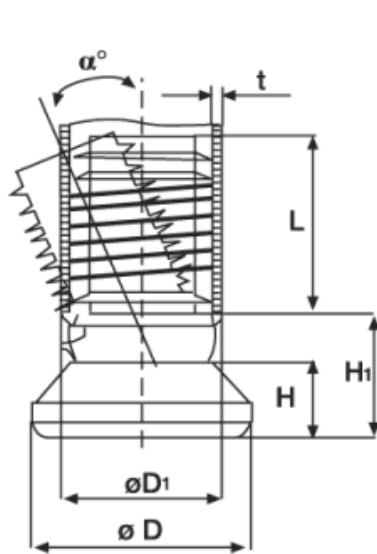

BM-SNAP - Heavy duty tilt glides with soft non slipping plastic slide base

Details:

- **Material: Nylon + PVC base**
- **Colour: black**

Symbol	Angle α	Ext. diameter $\varnothing D$	$\varnothing D_1$	H	H_1	L	t	Material	Color
	[°]	[mm]	[mm]	[mm]	[mm]	[mm]	[mm]		
BM-SNAP-28	19	37	28	12	20	24.5	1.5 - 2.0	PA	black