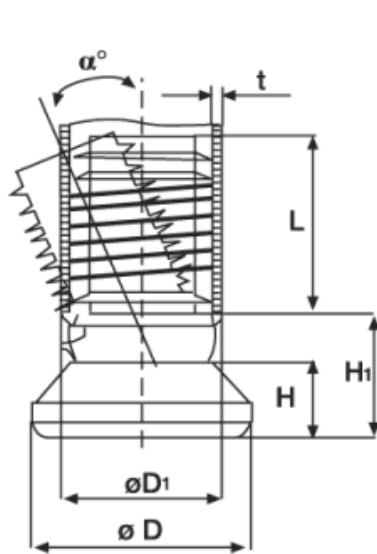

**BM-SNAP - Heavy duty tilt glides with soft non slipping plastic slide base**

Details:

- **Material: Nylon + PVC base**
- **Colour: black**

Symbol	Angle $\alpha$	Ext. diameter $\varnothing D$	$\varnothing D_1$	H	$H_1$	L	t	Material	Color
	[°]	[mm]	[mm]	[mm]	[mm]	[mm]	[mm]		
BM-SNAP-25	19	37	25	12	20	24.5	1.5 - 2.0	PA	black