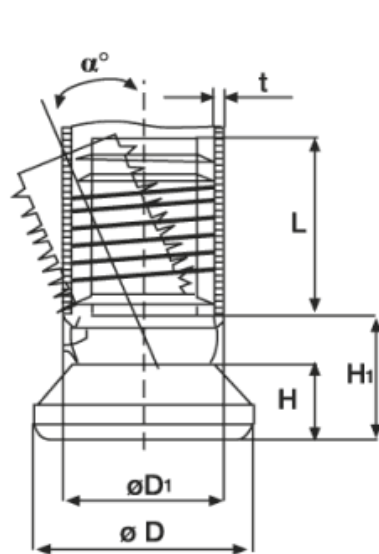

**BM-SNAP - Heavy duty tilt glides with soft non slipping plastic slide base**

Details:

- **Material: Nylon + PVC base**
- **Colour: black**

Symbol	Angle $\alpha$	Ext. diameter $\varnothing D$	$\varnothing D_1$	H	$H_1$	L	t	Material	Color
	[°]	[mm]	[mm]	[mm]	[mm]	[mm]	[mm]		
BM-SNAP-22	19	37	22	12	20	24.5	1.5 - 2.0	PA	black