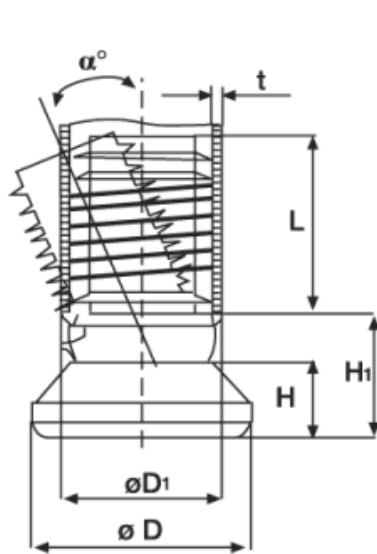

BM-SNAP - Heavy duty tilt glides with soft non slipping plastic slide base

Details:

- **Material: Nylon + PVC base**
- **Colour: black**

Symbol	Angle α	Ext. diameter $\varnothing D$	$\varnothing D_1$	H	H_1	L	t	Material	Color
	[°]	[mm]	[mm]	[mm]	[mm]	[mm]	[mm]		
BM-SNAP-20	19	37	20	12	20	24.5	1.5 - 2.0	PA	black