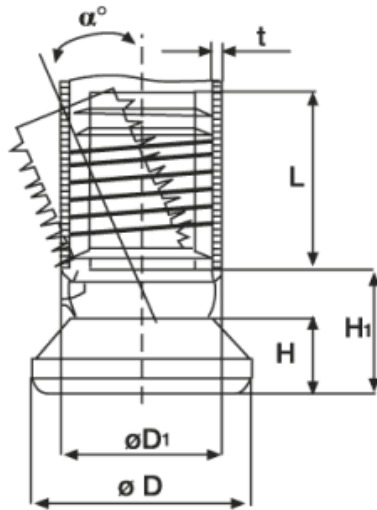

BM-SNAP - Heavy duty tilt glides with soft non slipping plastic slide base

Details:

- **Material: Nylon + PVC base**
- **Colour: black**

Symbol	Angle α	Ext. diameter $\varnothing D$	$\varnothing D_1$	H	H_1	L	t	Material	Color
	[°]	[mm]	[mm]	[mm]	[mm]	[mm]	[mm]		
BM-SNAP-19	19	37	19	12	20	24.5	1.5 - 2.0	PA	black