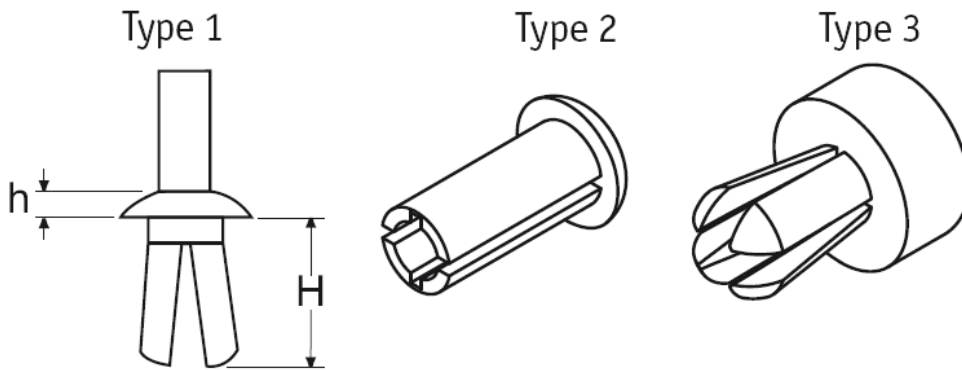

PPR/PPR-T - Push Rivet/ Push Rivet Tool

Details:

- **Material:** UL94 V2 Nylon 6/6, RMS-01*
- **Color:** Natural, Black
- **Standard Pack:** 1000/Bag

Symbol	Mounting hole diameter	Panel thickness range	H	h	Head diameter	Type	Standard pack	Rivet hand tool	Material	Flammability	Color
	[mm]	[mm]	[mm]	[mm]	[mm]		[szt./pcs]				
BM-PR-41-15-BLK	4.1	0.6 - 4.5	6	1.5	6	1	250	-	PA 66	UL94 V-2	black