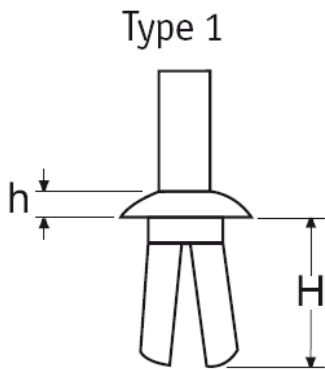

**PPR/PPR-T - Push Rivet/Push Rivet Tool**

**Details:**

- **Material:** UL94 V2 Nylon 6/6, RMS-01\*
- **Color:** Natural, Black
- **Standard Pack:** 1000/Bag

Symbol	Mounting hole diameter	Panel thickness range	H	h	Head diameter	Type	Standard pack	Rivet hand tool	Material	Flammability	Color
	[mm]	[mm]	[mm]	[mm]	[mm]		[szt./pcs]				
BM-PR-40-15-BLK	4	4.0 - 6.5	8	1.5	7.5	1	250	-	PA 66	UL94 V-2	black