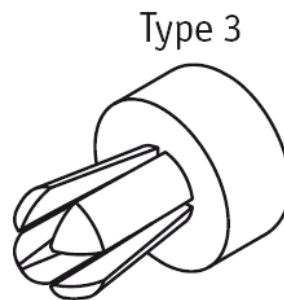

**PPR/PPR-T - Push Rivet/Push Rivet Tool**

**Details:**

- **Material:** UL94 V2 Nylon 6/6, RMS-01\*
- **Color:** Natural, Black
- **Standard Pack:** 1000/Bag

Symbol	Mounting hole diameter	Panel thickness range	H	h	Head diameter	Type	Standard pack	Rivet hand tool	Material	Flammability	Color
	[mm]	[mm]	[mm]	[mm]	[mm]		[szt./pcs]				
BM-PR-40-15-BLK	4	4.0 - 6.5	8	1.5	7.5	1	250	-	PA 66	UL94 V-2	black