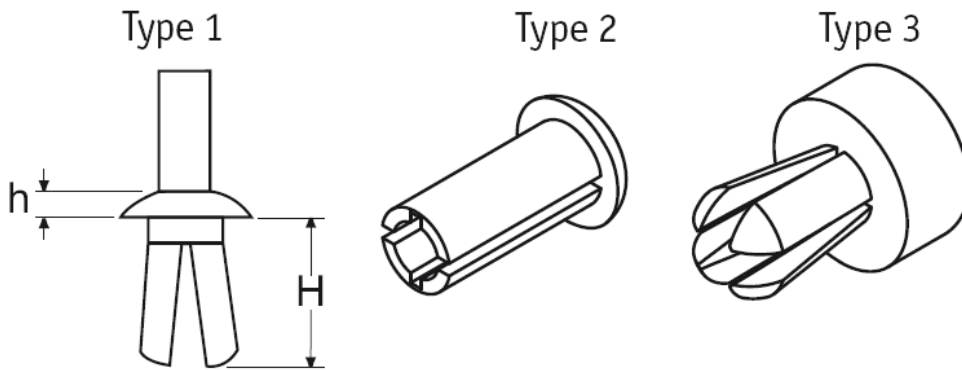

PPR/PPR-T - Push Rivet/ Push Rivet Tool

Details:

- **Material:** UL94 V2 Nylon 6/6, RMS-01*
- **Color:** Natural, Black
- **Standard Pack:** 1000/Bag

Symbol	Mounting hole diameter	Panel thickness range	H	h	Head diameter	Type	Standard pack	Rivet hand tool	Material	Flammability	Color
	[mm]	[mm]	[mm]	[mm]	[mm]		[szt./pcs]				
BM-PR-33-13-BLK	3.3	0.5 - 3.5	5	1.3	4.8	1	250	-	PA 66	UL94 V-2	black