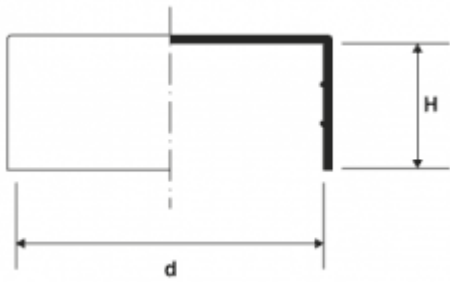

BM-KAPR - Pipe protection caps

Details:

- **Material: LDPE**
- **Colour: natural**
- Other colours and ventilation bores available on special order.

Symbol	Int. diameter d	Height H	Tube nominal diameter	Material	Color
	[mm]	[mm]	[in]		
BM-KAPR-18288	1828.8	200	72	LDPE	natural