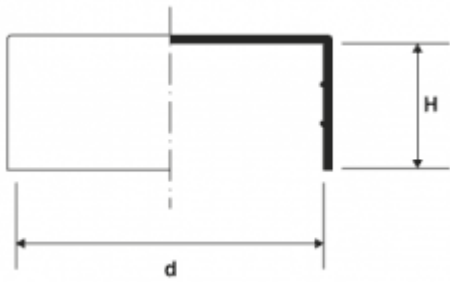

BM-KAPR - Pipe protection caps

Details:

- **Material: LDPE**
- **Colour: natural**
- Other colours and ventilation bores available on special order.

Symbol	Int. diameter d	Height H	Tube nominal diameter	Material	Color
	[mm]	[mm]	[in]		
BM-KAPR-11176	1117.6	185	44	LDPE	natural