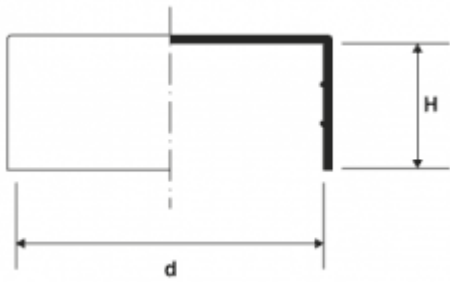

BM-KAPR - Pipe protection caps

Details:

- **Material: LDPE**
- **Colour: natural**
- Other colours and ventilation bores available on special order.

Symbol	Int. diameter d	Height H	Tube nominal diameter	Material	Color
	[mm]	[mm]	[in]		
BM-KAPR-02320	232	40		LDPE	natural