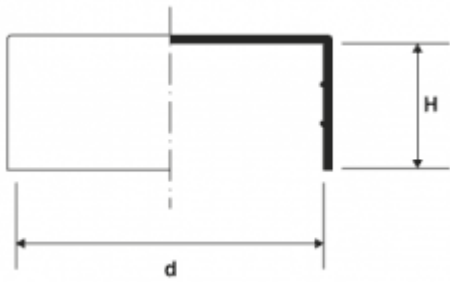

## BM-KAPR - Pipe protection caps

**Details:**

- **Material: LDPE**
- **Colour: natural**
- Other colours and ventilation bores available on special order.

Symbol	Int. diameter d	Height H	Tube nominal diameter	Material	Color
	[mm]	[mm]	[in]		
BM-KAPR-00750	75	29		LDPE	natural