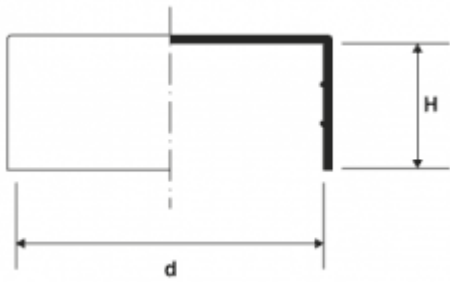

BM-KAPR - Pipe protection caps

Details:

- **Material: LDPE**
- **Colour: natural**
- Other colours and ventilation bores available on special order.

Symbol	Int. diameter d	Height H	Tube nominal diameter	Material	Color
	[mm]	[mm]	[in]		
BM-KAPR-00365	36.5	20.6		LDPE	natural