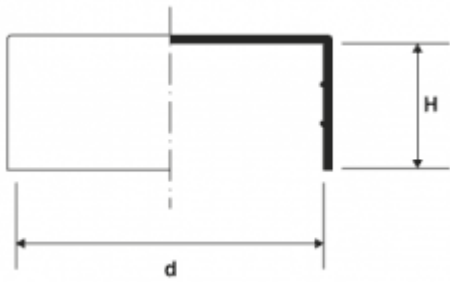

BM-KAPR - Pipe protection caps

Details:

- **Material: LDPE**
- **Colour: natural**
- Other colours and ventilation bores available on special order.

Symbol	Int. diameter d	Height H	Tube nominal diameter	Material	Color
	[mm]	[mm]	[in]		
BM-KAPR-00200	20	21.3		LDPE	natural