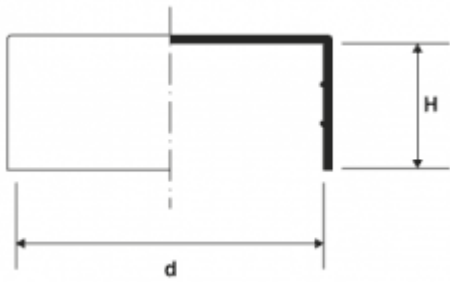

## BM-KAPR - Pipe protection caps

**Details:**

- **Material: LDPE**
- **Colour: natural**
- Other colours and ventilation bores available on special order.

Symbol	Int. diameter d	Height H	Tube nominal diameter	Material	Color
	[mm]	[mm]	[in]		
BM-KAPR-00150	15	20.1		LDPE	natural