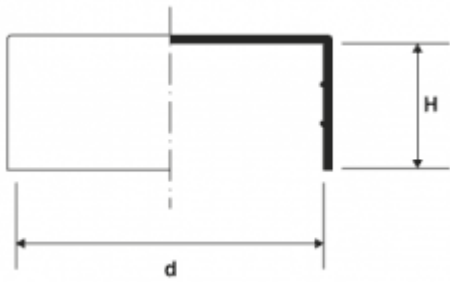

BM-KAPR - Pipe protection caps

Details:

- **Material: LDPE**
- **Colour: natural**
- Other colours and ventilation bores available on special order.

Symbol	Int. diameter d	Height H	Tube nominal diameter	Material	Color
	[mm]	[mm]	[in]		
BM-KAPR-00137	13.7	19.9	1/4	LDPE	natural