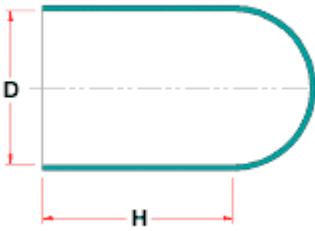

TM-EE - Caps (till 177° C.)

Details:

- **Material: EPDM**
- **Color: black**
- **High temperature resistance: up to 177°C**

Symbol	Int. diameter D	Height H	Metric thread	UNF thread	BSP thread	Standard pack
	[mm]	[mm]			[in]	[szt./pcs]
BM-EE-508-508	50.8	50.8	-	-	-	500