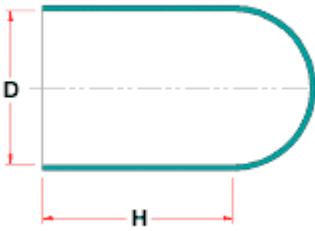

TM-EE - Caps (till 177° C.)

Details:

- **Material: EPDM**
- **Color: black**
- **High temperature resistance: up to 177°C**

| Symbol        | Int. diameter<br>D | Height<br>H | Metric thread | UNF thread | BSP thread | Standard pack |
|---------------|--------------------|-------------|---------------|------------|------------|---------------|
|               | [mm]               | [mm]        |               |            | [in]       | [szt./pcs]    |
| BM-EE-254-381 | 25.4               | 38.1        | M27           | 1"         | -          | 500           |