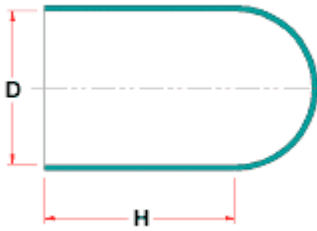

TM-EE - Caps (till 177° C.)

Details:

- **Material: EPDM**
- **Color: black**
- **High temperature resistance: up to 177°C**

Symbol	Int. diameter D	Height H	Metric thread	UNF thread	BSP thread	Standard pack
	[mm]	[mm]			[in]	[szt./pcs]
BM-EE-238-381	23.8	38.1	-	-	-	500