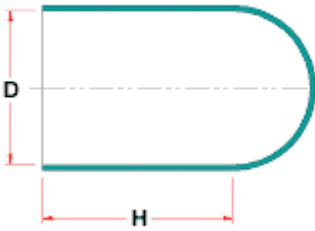

TM-EE - Caps (till 177° C.)

Details:

- **Material: EPDM**
- **Color: black**
- **High temperature resistance: up to 177°C**

Symbol	Int. diameter D	Height H	Metric thread	UNF thread	BSP thread	Standard pack
	[mm]	[mm]			[in]	[szt./pcs]
BM-EE-222-381	22.2	38.1	-	-	-	500