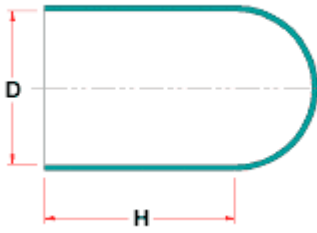

TM-EE - Caps (till 177° C.)

Details:

- **Material: EPDM**
- **Color: black**
- **High temperature resistance: up to 177°C**

Symbol	Int. diameter D	Height H	Metric thread	UNF thread	BSP thread	Standard pack
	[mm]	[mm]			[in]	[szt./pcs]
BM-EE-206-254	20.6	25.4	M22	7/8"	1/2"	500