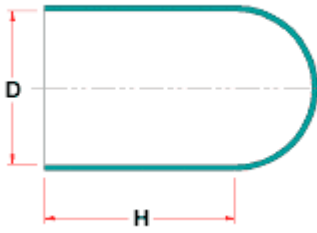

TM-EE - Caps (till 177° C.)

Details:

- **Material: EPDM**
- **Color: black**
- **High temperature resistance: up to 177°C**

Symbol	Int. diameter D	Height H	Metric thread	UNF thread	BSP thread	Standard pack
	[mm]	[mm]			[in]	[szt./pcs]
BM-EE-191-889	19.1	88.9	M20	3/4"	-	500