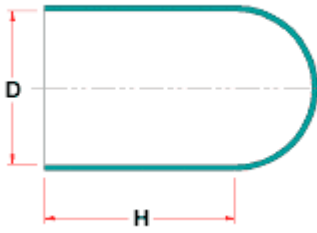

TM-EE - Caps (till 177° C.)

Details:

- **Material: EPDM**
- **Color: black**
- **High temperature resistance: up to 177°C**

Symbol	Int. diameter D	Height H	Metric thread	UNF thread	BSP thread	Standard pack
	[mm]	[mm]			[in]	[szt./pcs]
BM-EE-175-445	17.5	44.5	-	-	-	500