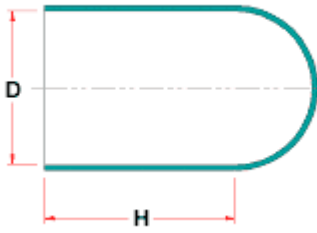

TM-EE - Caps (till 177° C.)

Details:

- **Material: EPDM**
- **Color: black**
- **High temperature resistance: up to 177°C**

Symbol	Int. diameter D	Height H	Metric thread	UNF thread	BSP thread	Standard pack
	[mm]	[mm]			[in]	[szt./pcs]
BM-EE-136-762	13.6	76.2	M14	-	-	500