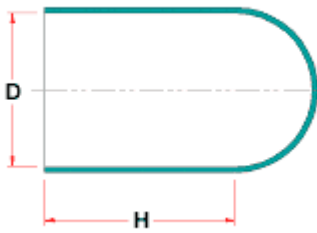

TM-EE - Caps (till 177° C.)

Details:

- **Material: EPDM**
- **Color: black**
- **High temperature resistance: up to 177°C**

Symbol	Int. diameter D	Height H	Metric thread	UNF thread	BSP thread	Standard pack
	[mm]	[mm]			[in]	[szt./pcs]
BM-EE-136-381	13.6	38.1	M14	-	-	500