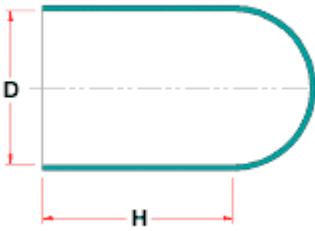

TM-EE - Caps (till 177° C.)

Details:

- **Material: EPDM**
- **Color: black**
- **High temperature resistance: up to 177°C**

Symbol	Int. diameter D	Height H	Metric thread	UNF thread	BSP thread	Standard pack
	[mm]	[mm]			[in]	[szt./pcs]
BM-EE-119-254	11.9	25.4	M12	1/2"	-	1000