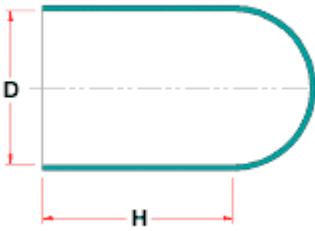

TM-EE - Caps (till 177° C.)

Details:

- **Material: EPDM**
- **Color: black**
- **High temperature resistance: up to 177°C**

Symbol	Int. diameter D	Height H	Metric thread	UNF thread	BSP thread	Standard pack
	[mm]	[mm]			[in]	[szt./pcs]
BM-EE-116-381	11.6	38.1	M12	-	-	1000