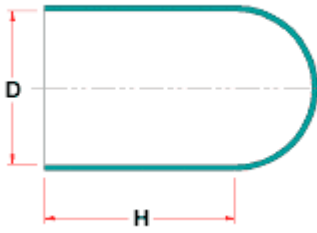

TM-EE - Caps (till 177° C.)

Details:

- **Material: EPDM**
- **Color: black**
- **High temperature resistance: up to 177°C**

Symbol	Int. diameter D	Height H	Metric thread	UNF thread	BSP thread	Standard pack
	[mm]	[mm]			[in]	[szt./pcs]
BM-EE-095-254	9.5	25.4	M10	-	-	1000