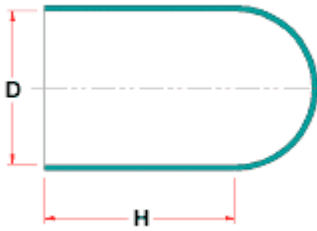

TM-EE - Caps (till 177° C.)

Details:

- **Material: EPDM**
- **Color: black**
- **High temperature resistance: up to 177°C**

Symbol	Int. diameter D	Height H	Metric thread	UNF thread	BSP thread	Standard pack
	[mm]	[mm]			[in]	[szt./pcs]
BM-EE-095-127	9.5	12.7	M10	-	1/8"	1000