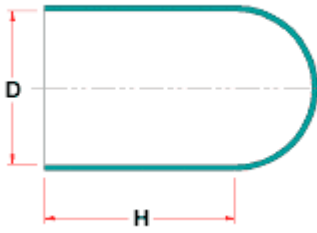

TM-EE - Caps (till 177° C.)

Details:

- **Material: EPDM**
- **Color: black**
- **High temperature resistance: up to 177°C**

Symbol	Int. diameter D	Height H	Metric thread	UNF thread	BSP thread	Standard pack
	[mm]	[mm]			[in]	[szt./pcs]
BM-EE-090-381	9	38.1	-	-	-	1000