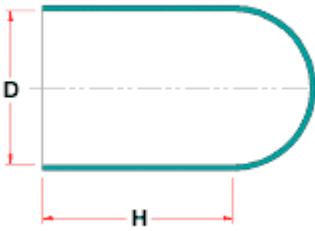

TM-EE - Caps (till 177° C.)

Details:

- **Material: EPDM**
- **Color: black**
- **High temperature resistance: up to 177°C**

Symbol	Int. diameter D	Height H	Metric thread	UNF thread	BSP thread	Standard pack
	[mm]	[mm]			[in]	[szt./pcs]
BM-EE-071-254	7.1	25.4	-	-	-	1000