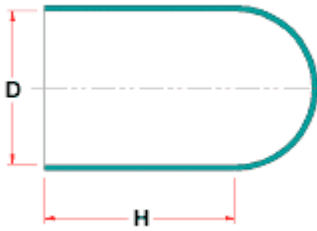

TM-EE - Caps (till 177° C.)

Details:

- **Material: EPDM**
- **Color: black**
- **High temperature resistance: up to 177°C**

Symbol	Int. diameter D	Height H	Metric thread	UNF thread	BSP thread	Standard pack
	[mm]	[mm]			[in]	[szt./pcs]
BM-EE-044-254	4.4	25.4	-	3/16"	-	1000