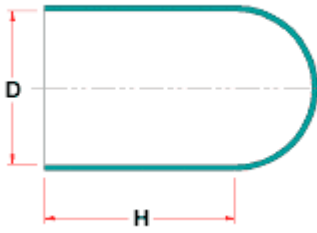

TM-EE - Caps (till 177° C.)

Details:

- **Material: EPDM**
- **Color: black**
- **High temperature resistance: up to 177°C**

Symbol	Int. diameter D	Height H	Metric thread	UNF thread	BSP thread	Standard pack
	[mm]	[mm]			[in]	[szt./pcs]
BM-EE-025-127	2.5	12.7	-	-	-	1000