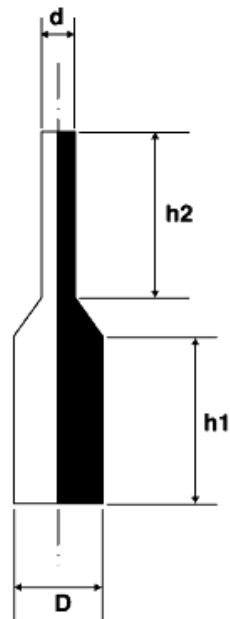

BM-CPP - High temperature silicone plugs

Details:

- **Material: silicone**
- **Colour: natural**
- Working temperature up to 315°C

Symbol	Diameter D	d	h1	h2
	[mm]	[mm]	[mm]	[mm]
BM-CPP-259-246	25.9	9.5	25.4	24.6