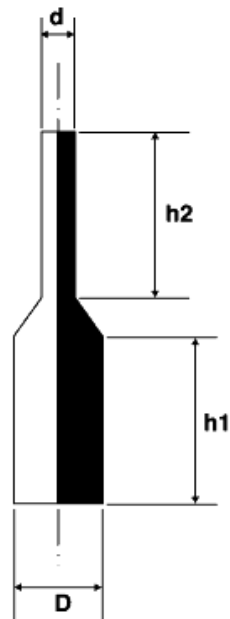

BM-CPP - High temperature silicone plugs

Details:

- **Material: silicone**
- **Colour: natural**
- Working temperature up to 315°C

Symbol	Diameter D	d	h1	h2
	[mm]	[mm]	[mm]	[mm]
BM-CPP-228-254	22.8	9.5	25.4	25.4