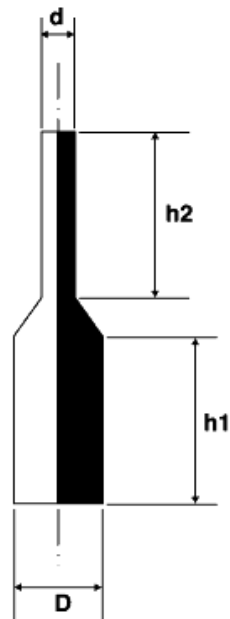

BM-CPP - High temperature silicone plugs

Details:

- **Material: silicone**
- **Colour: natural**
- Working temperature up to 315°C

Symbol	Diameter D	d	h1	h2
	[mm]	[mm]	[mm]	[mm]
BM-CPP-135-254	13.5	6.4	25.4	25.4