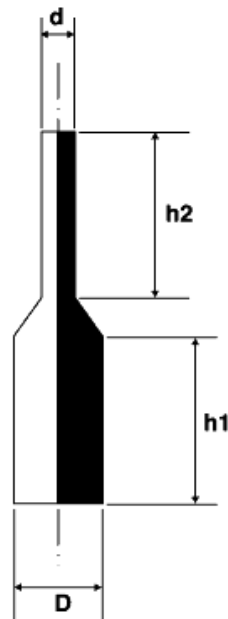

BM-CPP - High temperature silicone plugs

Details:

- **Material: silicone**
- **Colour: natural**
- Working temperature up to 315°C

Symbol	Diameter D	d	h1	h2
	[mm]	[mm]	[mm]	[mm]
BM-CPP-120-254	12	6.2	25.4	25.4