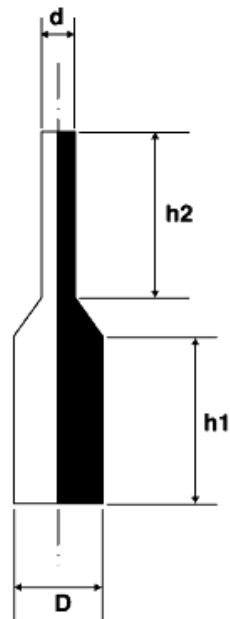

BM-CPP - High temperature silicone plugs

Details:

- **Material: silicone**
- **Colour: natural**
- Working temperature up to 315°C

Symbol	Diameter D	d	h1	h2
	[mm]	[mm]	[mm]	[mm]
BM-CPP-119-254	11.9	6.4	25.4	25.4