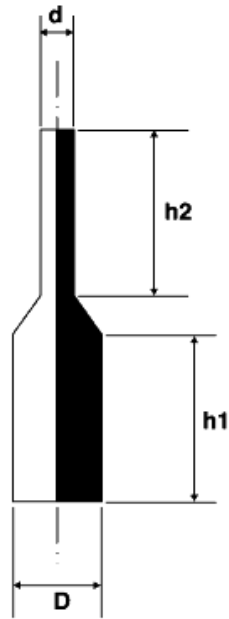

BM-CPP - High temperature silicone plugs

Details:

- **Material: silicone**
- **Colour: natural**
- Working temperature up to 315°C

Symbol	Diameter D	d	h1	h2
	[mm]	[mm]	[mm]	[mm]
BM-CPP-113-254	11.3	6.5	25.4	25.4