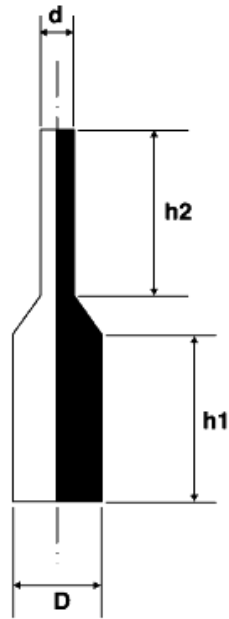

BM-CPP - High temperature silicone plugs

Details:

- **Material: silicone**
- **Colour: natural**
- Working temperature up to 315°C

Symbol	Diameter D	d	h1	h2
	[mm]	[mm]	[mm]	[mm]
BM-CPP-102-254	10.2	4	25.4	25.4