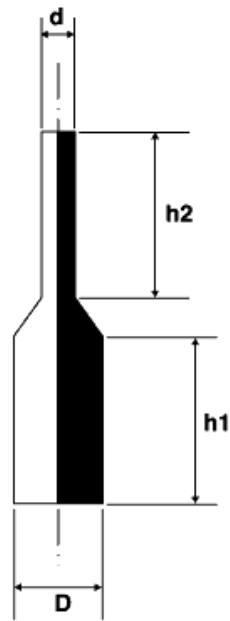

**BM-CPP - High temperature silicone plugs**

Details:

- **Material: silicone**
- **Colour: natural**
- Working temperature up to 315°C

Symbol	Diameter D	d	h1	h2
	[mm]	[mm]	[mm]	[mm]
BM-CPP-098-254	9.8	3.9	25.4	25.4