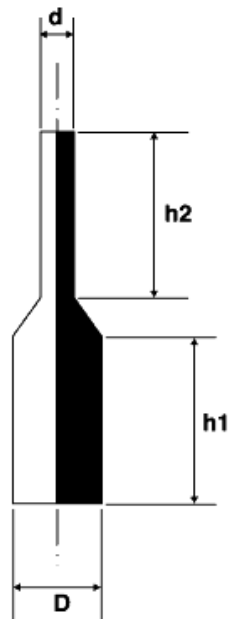

BM-CPP - High temperature silicone plugs

Details:

- **Material: silicone**
- **Colour: natural**
- Working temperature up to 315°C

| Symbol | Diameter D | d | h1 | h2 |
|----------------|---------------|------|------|------|
| | [mm] | [mm] | [mm] | [mm] |
| BM-CPP-089-235 | 8.9 | 4.9 | 22.4 | 23.5 |