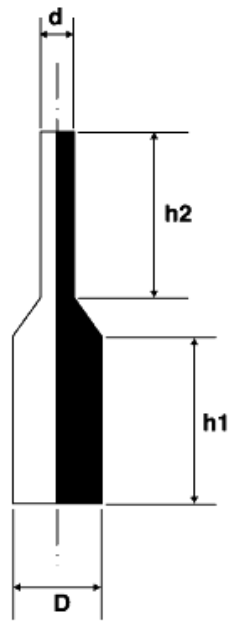

BM-CPP - High temperature silicone plugs

Details:

- **Material: silicone**
- **Colour: natural**
- Working temperature up to 315°C

Symbol	Diameter D	d	h1	h2
	[mm]	[mm]	[mm]	[mm]
BM-CPP-085-254	8.5	3.9	25.4	25.4