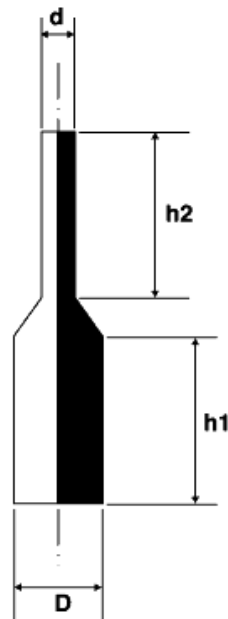

BM-CPP - High temperature silicone plugs

Details:

- **Material: silicone**
- **Colour: natural**
- Working temperature up to 315°C

| Symbol | Diameter D | d | h1 | h2 |
|----------------|---------------|------|------|------|
| | [mm] | [mm] | [mm] | [mm] |
| BM-CPP-079-318 | 7.9 | 3.9 | 31.8 | 31.8 |