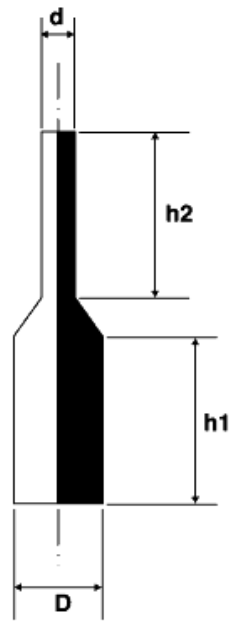

**BM-CPP - High temperature silicone plugs**

Details:

- **Material: silicone**
- **Colour: natural**
- Working temperature up to 315°C

Symbol	Diameter D	d	h1	h2
	[mm]	[mm]	[mm]	[mm]
BM-CPP-065-254	6.5	3.3	25.4	25.4